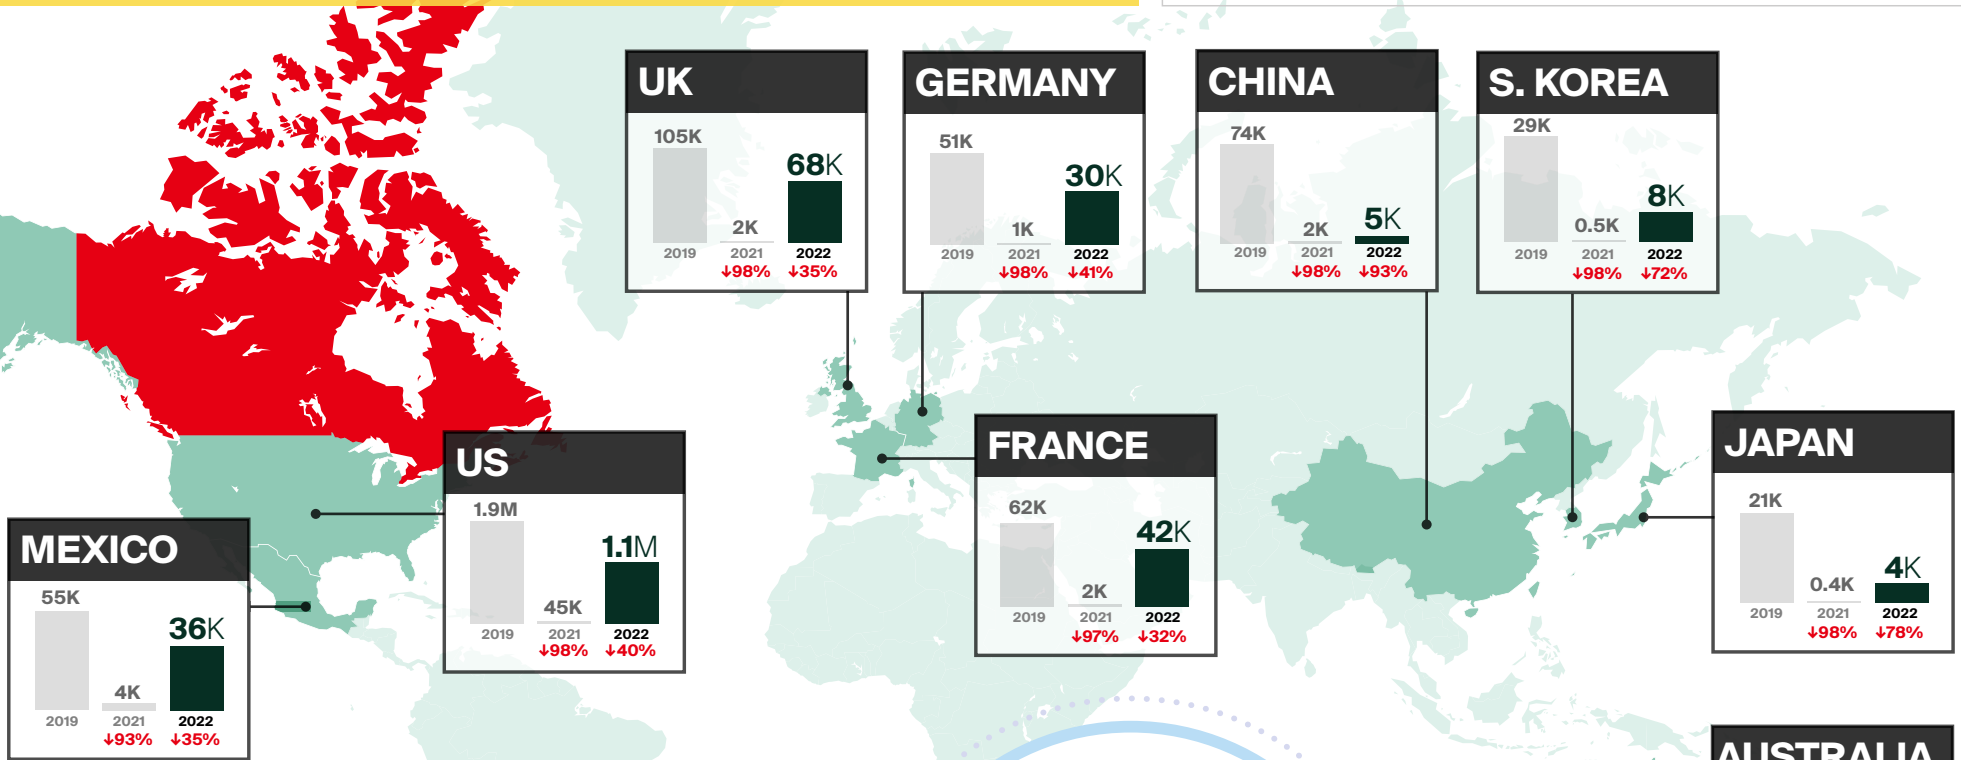

JUNE 2022 OVERNIGHT ARRIVALS at a glance*

*Canadian borders opened to the US on Aug 9, 2021, and to international on Sep 7, 2021.

↓↑% = Percent change (%) compared to the same period in 2019**

Mode of Overnight Arrivals in June 2022

**Percentages shown are year-over-year changes compared to the same period in 2019.

Arrivals figures are preliminary estimates and are subject to change.

Infographic designed by @DestinationCAN

For more information, visit www.destinationcanada.com