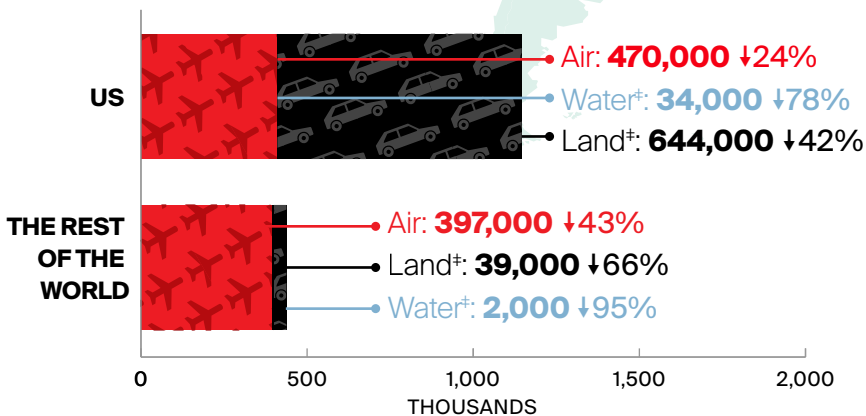

JUNE 2022 OVERNIGHT ARRIVALS at a glance*

*Canadian borders opened to the US on Aug 9, 2021, and to international on Sep 7, 2021.

↓↑% = Percent change (%) compared to the same period in 2019**

Mode of Overnight Arrivals in June 2022

**Percentages shown are year-over-year changes compared to the same period in 2019.

Arrivals figures are preliminary estimates and are subject to change.

Infographic designed by @DestinationCAN

For more information, visit www.destinationcanada.com