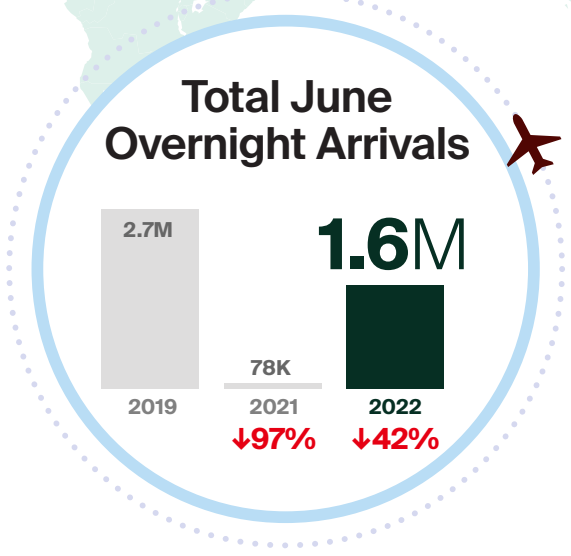

JUNE 2022 OVERNIGHT ARRIVALS at a glance*

*Canadian borders opened to the US on Aug 9, 2021, and to international on Sep 7, 2021.

↓↑% = Percent change (%) compared to the same period in 2019**

Mode of Overnight Arrivals in June 2022

**Percentages shown are year-over-year changes compared to the same period in 2019.

Arrivals figures are preliminary estimates and are subject to change.

Infographic designed by @DestinationCAN

For more information, visit www.destinationcanada.com