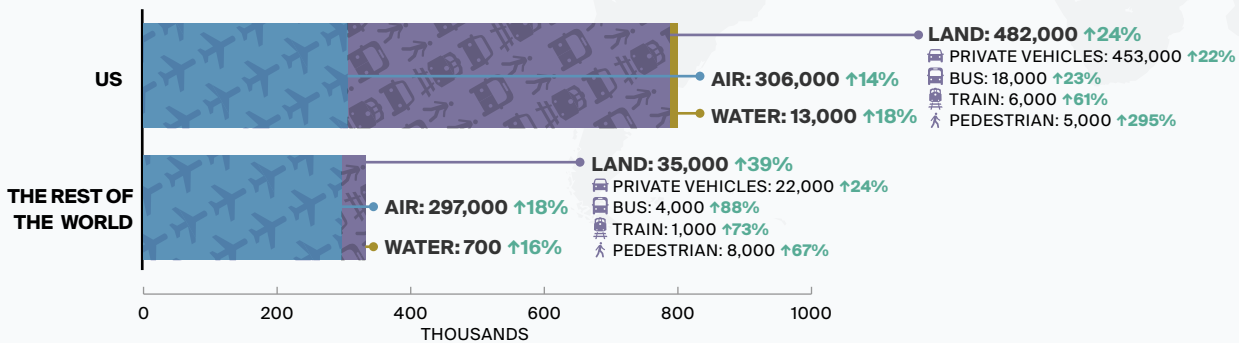

MARCH 2024 overnight arrivals at a glance

LEGEND

Mode of Arrivals in March 2024

Overnight arrivals are preliminary estimates and are subject to change.

Infographic designed by @destinationcan

For more information, visit www.Destinationcanada.com