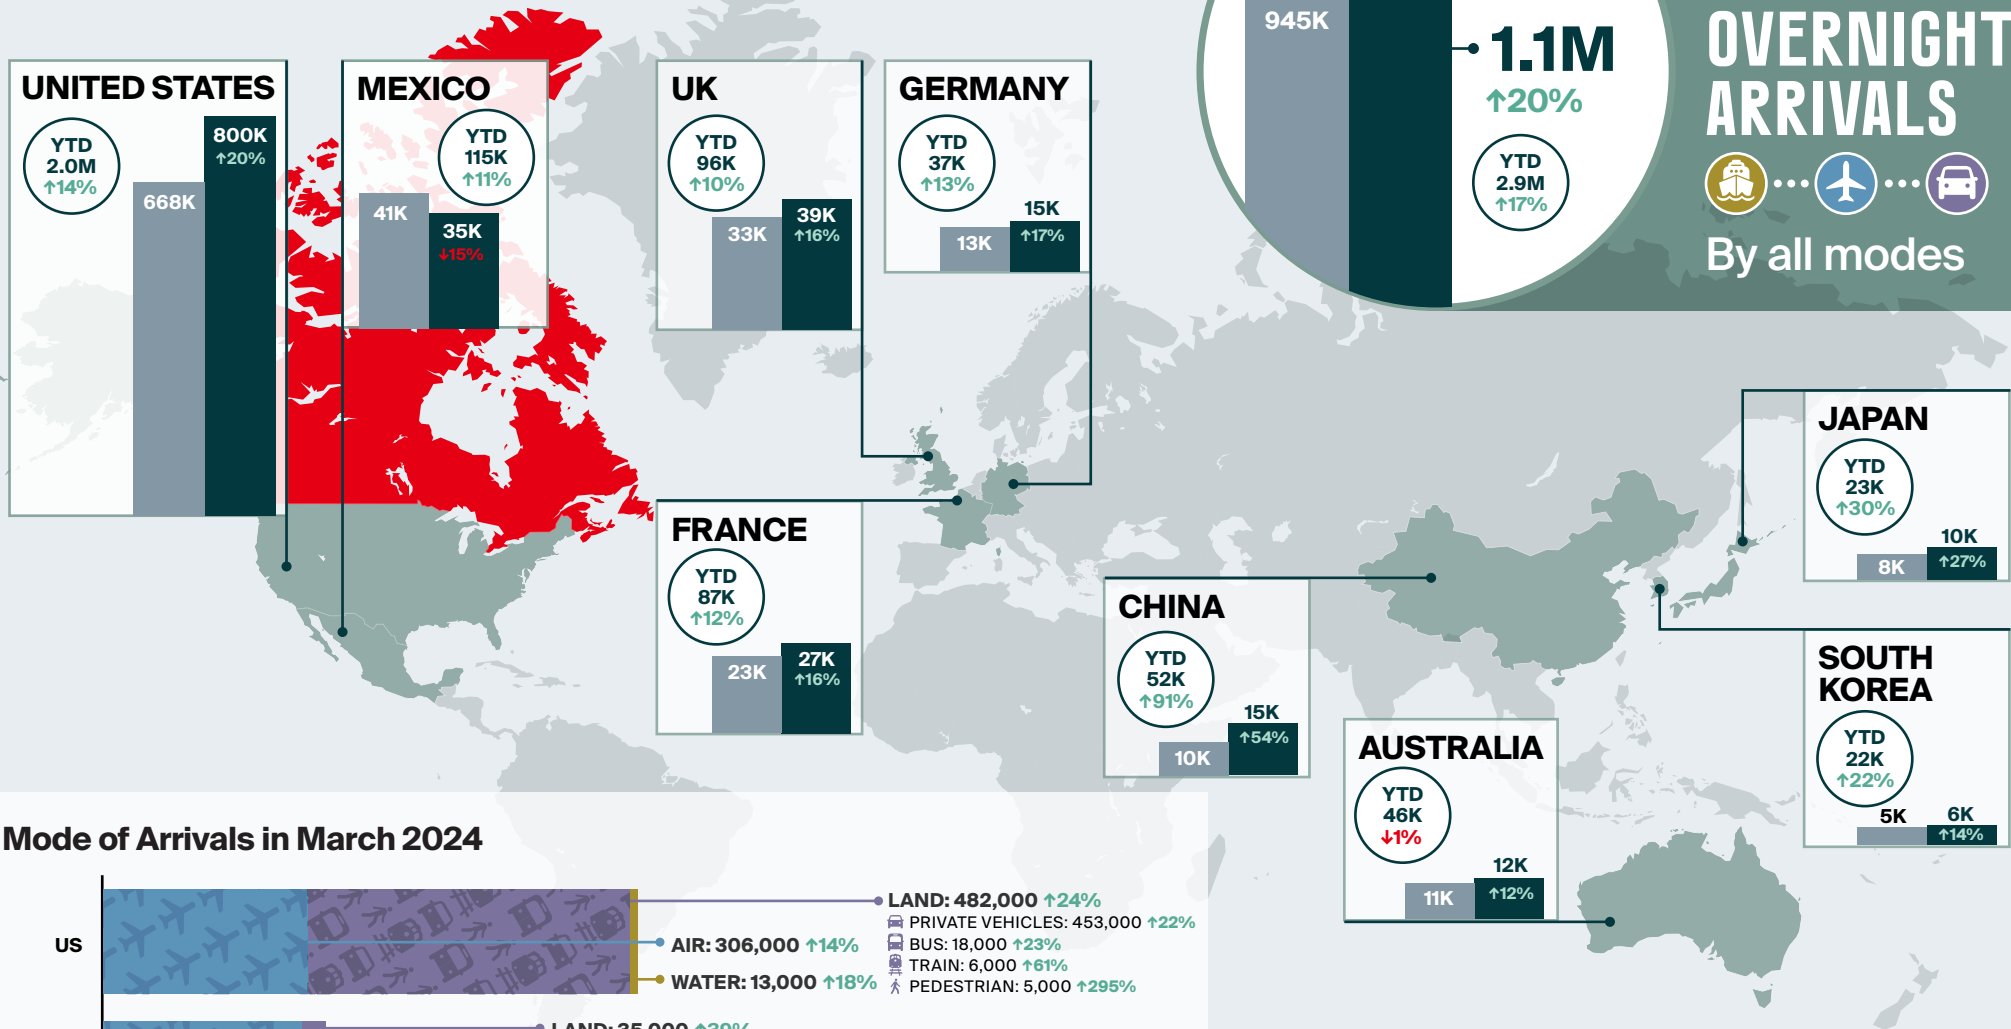

MARCH 2024 overnight arrivals at a glance

LEGEND

Mode of Arrivals in March 2024

Overnight arrivals are preliminary estimates and are subject to change.

Infographic designed by @destinationcan

For more information, visit www.Destinationcanada.com